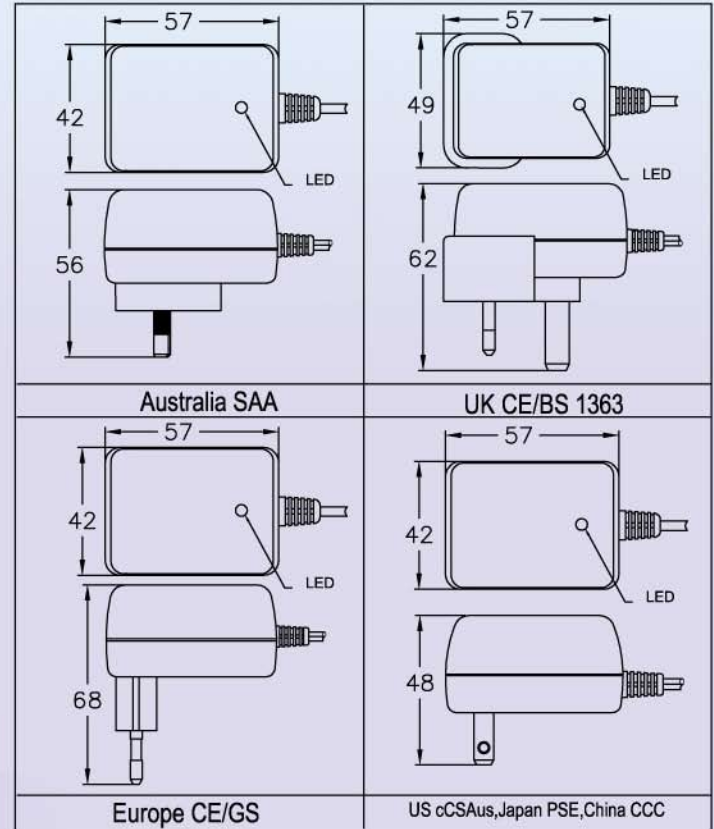

# WALL-MOUNTED LINEAR CHARGER (CORD TYPE) SERIES

for Electronic Toys and Games (up to 2.4W)

Output Power	For Battery Pack	US Model	EU Model	UK Model	Aust Model	Japan Model
DC6V 200mA	4.8V 600mAh	cULus	CE CB	CE CB	C-tick SAA	PSE
DC9V 200mA	7.2V 600mAh	cULus	CE CB	CE CB	C-tick SAA	PSE
DC9V 500mA	7.2V 1600mAh	cULus	CE CB	CE CB	C-tick SAA	PSE
DC12V 200mA	9.6V 600mAh	cULus	CE CB	CE CB	C-tick SAA	PSE